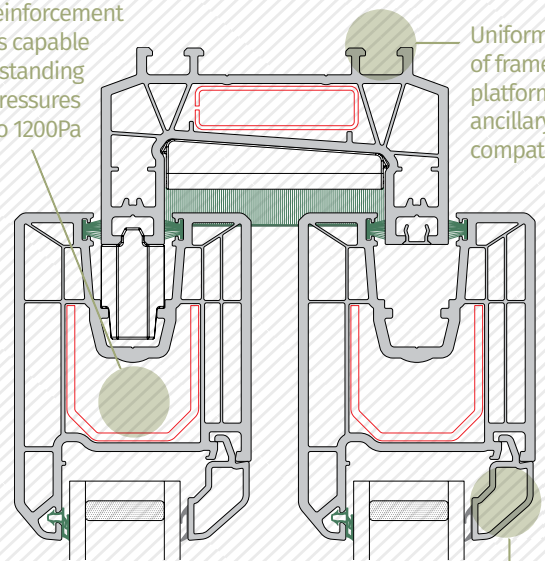

December 2015

Document No:
82125-8104
Slider24 Patio Door

Sash reinforcement options capable of withstanding wind pressures of up to 1200Pa

Uniform back of frame for platform ancillary compatibility

key features

- Robust profile construction designed to withstand extreme loads
- Best in class weather performance, air and water tightness up to 3 times better than the competition
- Certified to the latest enhanced security standard PAS24 Secured by Design approved
- Available in a vast array of foil colour options (26) all from UK stock
- A+ WER Rating
- Both Aluminium and PVC-u interlock options
- Sturdy clip-fit trim fixings
- Part M Compliant low threshold

Dedicated midrail for letter plates with integral screw ports for joining mechanically

28mm double
36mm triple
glazing options

Bevelled and decorative bead options

Durable stainless steel track

deceuninck

Weather test results

		Full Frame	Low Threshold
	Size Tested	2.4 x 2.08	2.4 x 2.06
Air Permeability	Class	A4	A4
	Rating	600 Pa	600 Pa
Water tightness	Class	E8A	E5A
	Rating	450 Pa	200 Pa
Wind Resistance	Class	A3	A3
	Rating	1200 Pa	1200 Pa