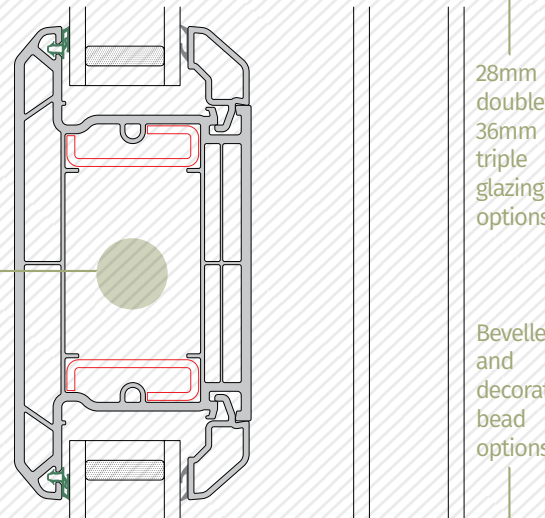

December 2015

Document No:
82125-8104
Slider24 Patio Door

Sash reinforcement options capable of withstanding wind pressures of up to 1200Pa

Uniform back of frame for platform ancillary compatibility

key features

- Robust profile construction designed to withstand extreme loads
- Best in class weather performance, air and water tightness up to 3 times better than the competition
- Certified to the latest enhanced security standard PAS24 Secured by Design approved
- Available in a vast array of foil colour options (26) all from UK stock
- A+ WER Rating
- Both Aluminium and PVC-u interlock options
- Sturdy clip-fit trim fixings
- Part M Compliant low threshold

Dedicated midrail for letter plates with integral screw ports for joining mechanically

28mm double
36mm triple
glazing options

Bevelled and decorative bead options

Durable stainless steel track

deceuninck

Weather test results

		Full Frame	Low Threshold
	Size Tested	2.4 x 2.08	2.4 x 2.06
Air Permeability	Class	A4	A4
	Rating	600 Pa	600 Pa
Water tightness	Class	E8A	E5A
	Rating	450 Pa	200 Pa
Wind Resistance	Class	A3	A3
	Rating	1200 Pa	1200 Pa