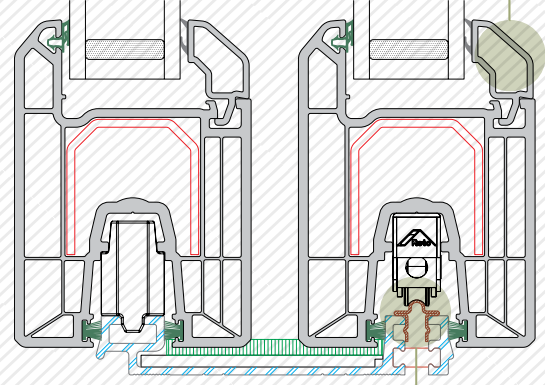

Dedicated midrail for letter plates with integral screw ports for joining mechanically

28mm double
36mm triple
glazing options

Bevelled and decorative bead options

Durable stainless steel track

deceuninck

Weather test results

		Full Frame	Low Threshold
	Size Tested	2.4 x 2.08	2.4 x 2.06
Air Permeability	Class	A4	A4
	Rating	600 Pa	600 Pa
Water tightness	Class	E8A	E5A
	Rating	450 Pa	200 Pa
Wind Resistance	Class	A3	A3
	Rating	1200 Pa	1200 Pa