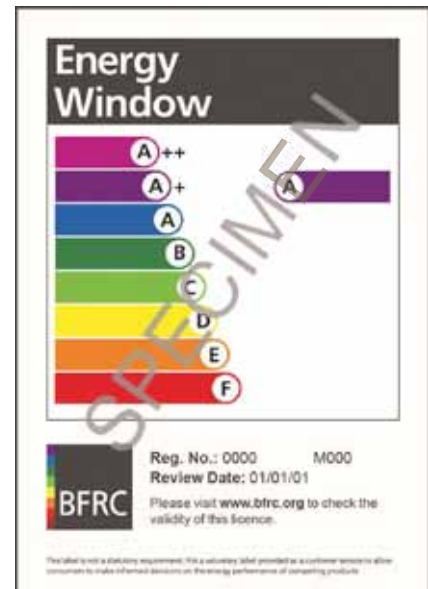

U-Values

4/20/4 Argon Cavity		4/12/4/12/4 Argon Cavity	
U_g 1.219	U_g 1.070	U_g 0.763	U_g 0.674
U_w 1.4	U_w 1.3	U_w 1.0	U_w 0.98